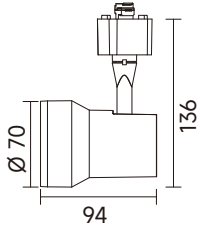

# Mandala

- Aluminum die casting material,electrostatic powder coating.
- Designed in 7W and 10W on small and medium size of track head.
- Good for retail shop and residential.

22°

TRIAC
LED
IP20
RA>80
RA>90

CODE	Watts	CCT	Beam	Lumen
16191-072M	7W	<span>WL</span> 2700K	24°	584 lm
16191-073M	7W	<span>WL</span> 3000K	24°	611 lm
16191-074M	7W	<span>NL</span> 4000K	24°	642 lm

TRIAC
LED
IP20
RA>80
RA>90

CODE	Watts	CCT	Beam	Lumen
16192-102M	10W	<span>WL</span> 2700K	24°	840 lm
16192-103M	10W	<span>WL</span> 3000K	24°	884 lm
16192-104M	10W	<span>NL</span> 4000K	24°	972 lm